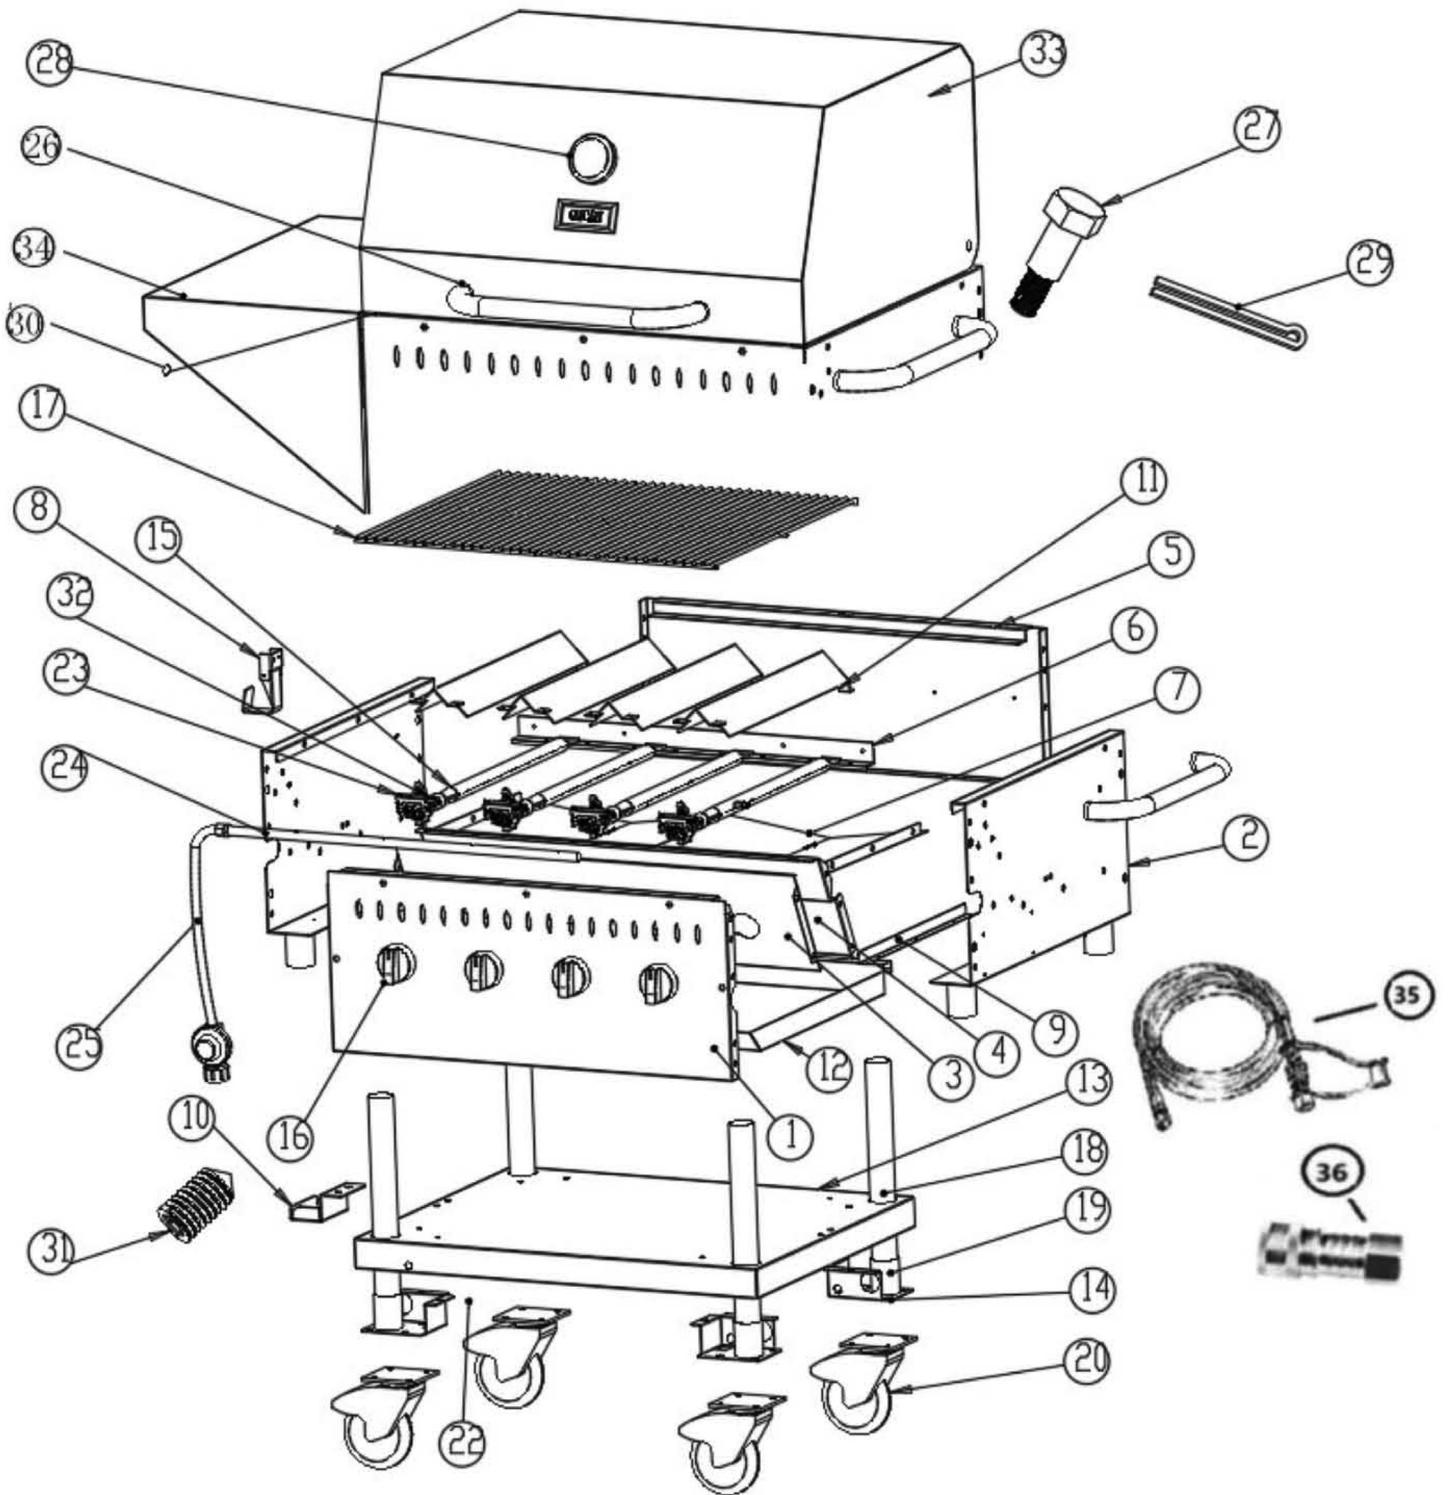

# Parts Breakdown

Model CE-CN-0060-S LP 47353

# Parts Breakdown

## Model CE-CN-0060-S LP 47353

Item No.	Description	Position	Item No.	Description	Position	Item No.	Description	Position
AI625	Front Panel 60" for 47353	1	AI603	Tray 30" for 47353	12	AI614	Gas Pipe Right Inlet 30" for 47353	24
AI593	Left & Right Side Plate for 47353	2	AI630	Shelf 60" for 47353	13	AI615	Connector Hose and LP Regulator for 47353	25
AI626	Front Interior Plate 60" for 47353	3	AI605	Caster Bracket for 47353	14	AI616	Handle for 47353	26
AI627	Front Fender Plate 60" for 47353	4	AI606	Burner for 47353	15	AI617	Step Bolt for 47353	27
AI628	Back Plate 60" for 47353	5	AI607	Knob for 47353	16	AI618	Thermometer for 47353	28
AI597	Burner Support Bracket 30" for 47353	6	AI608	Rack 13 3/8" for 47353	17	AI619	Cotter Pin for 47353	29
AI629	Bottom Interior Plate 60" for 47353	7	AI609	Tube for 47353	18	AI620	Rubber Pad for 47353	30
AI599	Cylinder Hanger for 47353	8	AI610	Sleeve for 47353	19	AI621	Lock Screw for 47353	31
AI600	Side Bracket for 47353	9	AI611	4" Caster for 47353	20	AI622	Orifice #56 for LP for 47353	32
AI601	Cylinder Support Bracket for 47353	10	AI612	Gas Valve for 47353	23	AI623	Roll Dome 30" for 47353	33
AI602	Radiator Plate for 47353	11	AI613	Gas Pipe Left Inlet 30" for 47353	24	AI624	Side Shelf for 47353	34